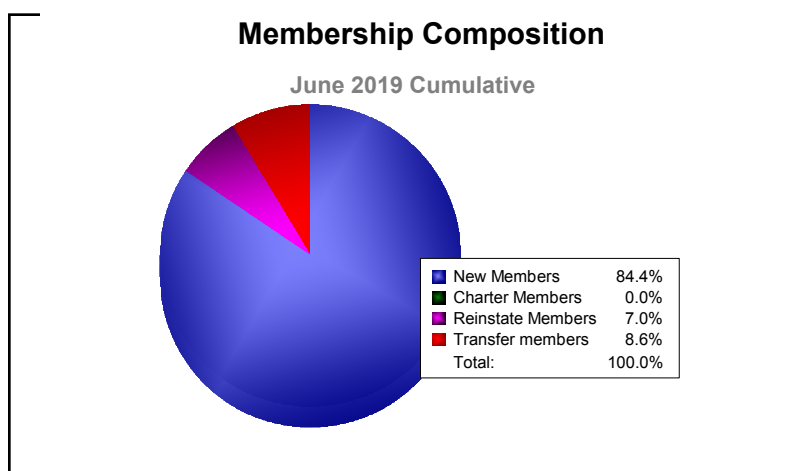

Year	New Clubs	Dropped Clubs	Gain/ Loss Clubs	New Members	Charter Members	Reinstate Members	Transfer Members	Total Member Added	Total Members Dropped	Gain/ Loss Members
2014-2015	0	-1	-1	109	0	3	6	118	-110	8
2015-2016	0	0	0	107	0	11	8	126	-128	-2
2016-2017	0	0	0	116	0	5	5	126	-137	-11
2017-2018	0	0	0	115	0	10	12	137	-163	-26
2018-2019	0	-1	-1	108	0	9	11	128	-149	-21
Average	0	0	0	111	0	8	8	127	-137	-10

Year	New Clubs	Dropped Clubs	Gain/ Loss Clubs	New Members	Charter Members	Reinstate Members	Transfer Members	Total Member Added	Total Members Dropped	Gain/ Loss Members
2014-2015	0	0	0	0	0	0	0	0	0	0
2015-2016	0	0	0	0	0	0	0	0	0	0
2016-2017	0	0	0	0	0	0	0	0	0	0
2017-2018	0	0	0	0	0	0	0	0	-2	-2
2018-2019	0	0	0	0	0	0	0	0	0	0
Average	0	0	0	0	0	0	0	0	0	0