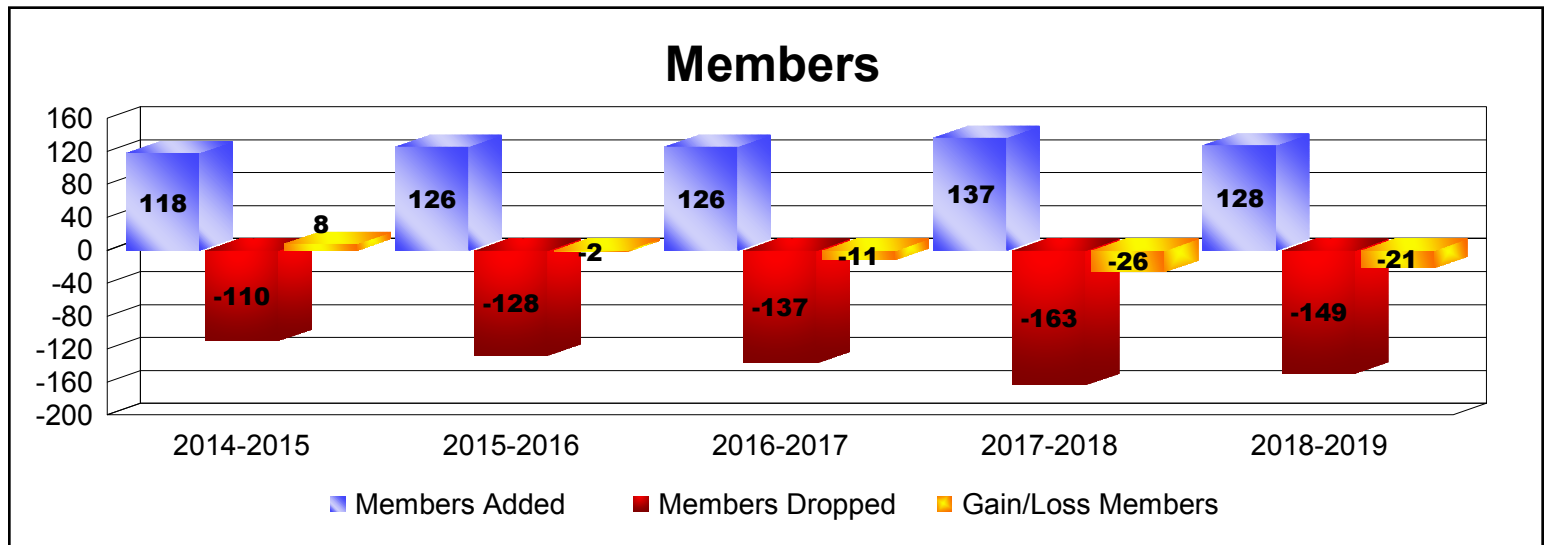

Year	New Clubs	Dropped Clubs	Gain/ Loss Clubs	New Members	Charter Members	Reinstate Members	Transfer Members	Total Member Added	Total Members Dropped	Gain/ Loss Members
2014-2015	0	-1	-1	109	0	3	6	118	-110	8
2015-2016	0	0	0	107	0	11	8	126	-128	-2
2016-2017	0	0	0	116	0	5	5	126	-137	-11
2017-2018	0	0	0	115	0	10	12	137	-163	-26
2018-2019	0	-1	-1	108	0	9	11	128	-149	-21
Average	0	0	0	111	0	8	8	127	-137	-10

Year	New Clubs	Dropped Clubs	Gain/ Loss Clubs	New Members	Charter Members	Reinstate Members	Transfer Members	Total Member Added	Total Members Dropped	Gain/ Loss Members
2014-2015	0	0	0	0	0	0	0	0	0	0
2015-2016	0	0	0	0	0	0	0	0	0	0
2016-2017	0	0	0	0	0	0	0	0	0	0
2017-2018	0	0	0	0	0	0	0	0	-2	-2
2018-2019	0	0	0	0	0	0	0	0	0	0
Average	0	0	0	0	0	0	0	0	0	0