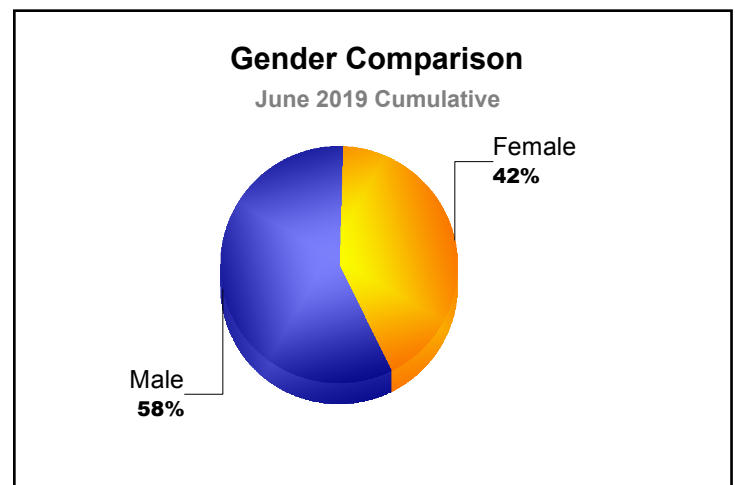

Year	New Clubs	Dropped Clubs	Gain/ Loss Clubs	New Members	Charter Members	Reinstate Members	Transfer Members	Total Member Added	Total Members Dropped	Gain/ Loss Members
2014-2015	0	-1	-1	109	0	3	6	118	-110	8
2015-2016	0	0	0	107	0	11	8	126	-128	-2
2016-2017	0	0	0	116	0	5	5	126	-137	-11
2017-2018	0	0	0	115	0	10	12	137	-163	-26
2018-2019	0	-1	-1	108	0	9	11	128	-149	-21
Average	0	0	0	111	0	8	8	127	-137	-10