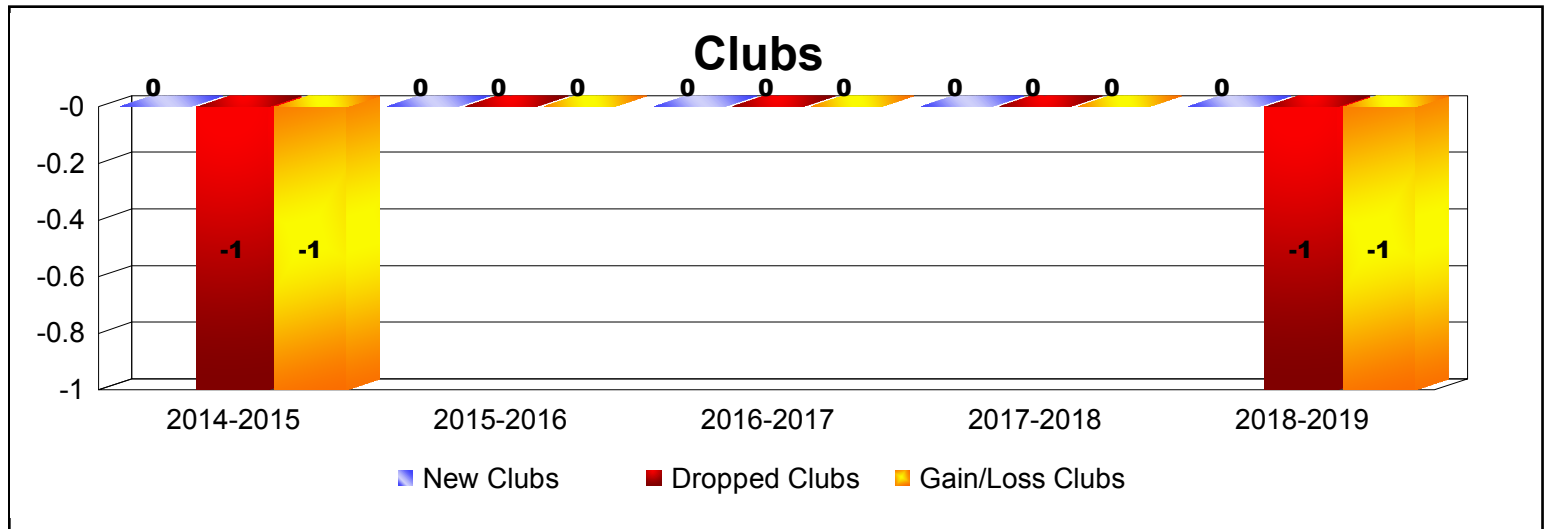

Year	New Clubs	Dropped Clubs	Gain/ Loss Clubs	New Members	Charter Members	Reinstate Members	Transfer Members	Total Member Added	Total Members Dropped	Gain/ Loss Members
2014-2015	0	-1	-1	109	0	3	6	118	-110	8
2015-2016	0	0	0	107	0	11	8	126	-128	-2
2016-2017	0	0	0	116	0	5	5	126	-137	-11
2017-2018	0	0	0	115	0	10	12	137	-163	-26
2018-2019	0	-1	-1	108	0	9	11	128	-149	-21
Average	0	0	0	111	0	8	8	127	-137	-10

Year	New Clubs	Dropped Clubs	Gain/ Loss Clubs	New Members	Charter Members	Reinstate Members	Transfer Members	Total Member Added	Total Members Dropped	Gain/ Loss Members
2014-2015	0	0	0	0	0	0	0	0	0	0
2015-2016	0	0	0	0	0	0	0	0	0	0
2016-2017	0	0	0	0	0	0	0	0	0	0
2017-2018	0	0	0	0	0	0	0	0	-2	-2
2018-2019	0	0	0	0	0	0	0	0	0	0
Average	0	0	0	0	0	0	0	0	0	0